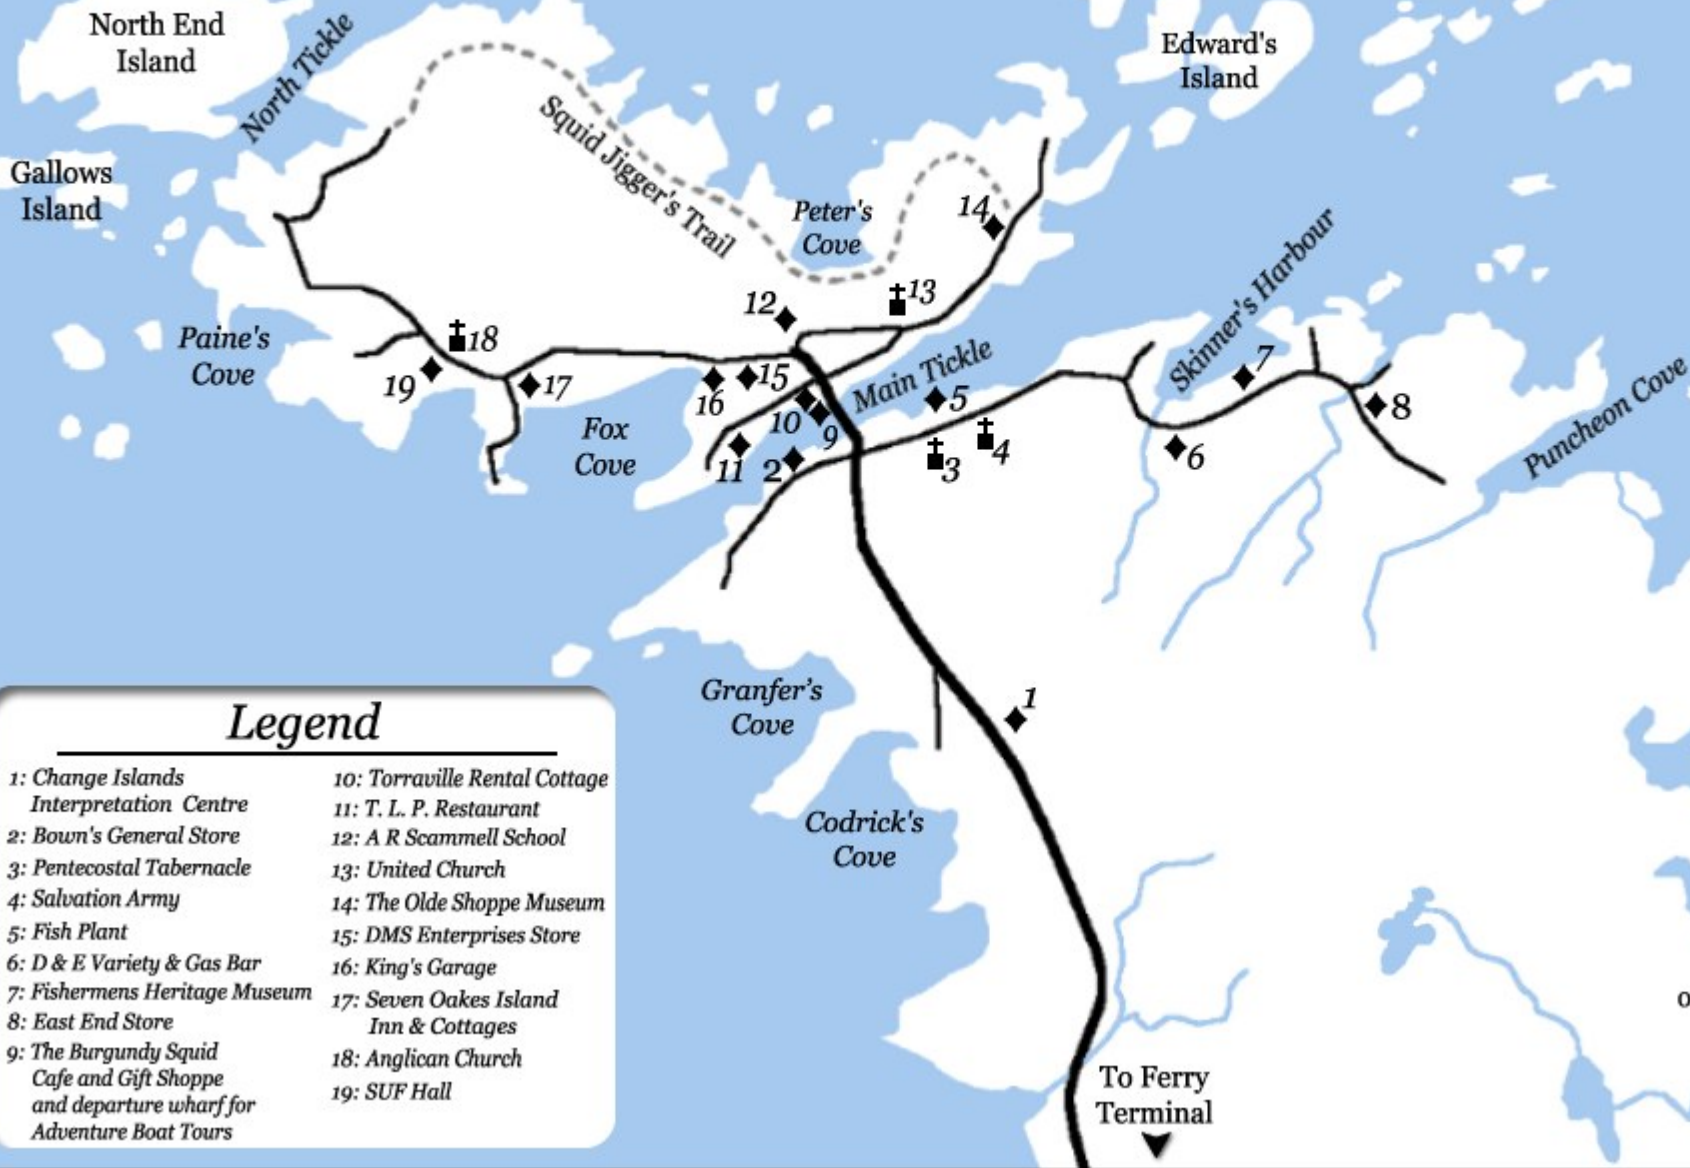

Map of Change Islands

◀ To Twillingate

NORTH ATLANTIC OCEAN

▶ To Fogo Island

Legend

- | | |
|---|---------------------------------------|
| 1: Change Islands Interpretation Centre | 10: Torraville Rental Cottage |
| 2: Bown's General Store | 11: T. L. P. Restaurant |
| 3: Pentecostal Tabernacle | 12: A R Scammell School |
| 4: Salvation Army | 13: United Church |
| 5: Fish Plant | 14: The Olde Shoppe Museum |
| 6: D & E Variety & Gas Bar | 15: DMS Enterprises Store |
| 7: Fishermens Heritage Museum | 16: King's Garage |
| 8: East End Store | 17: Seven Oakes Island Inn & Cottages |
| 9: The Burgundy Squid Cafe and Gift Shoppe and departure wharf for Adventure Boat Tours | 18: Anglican Church |
| | 19: SUF Hall |